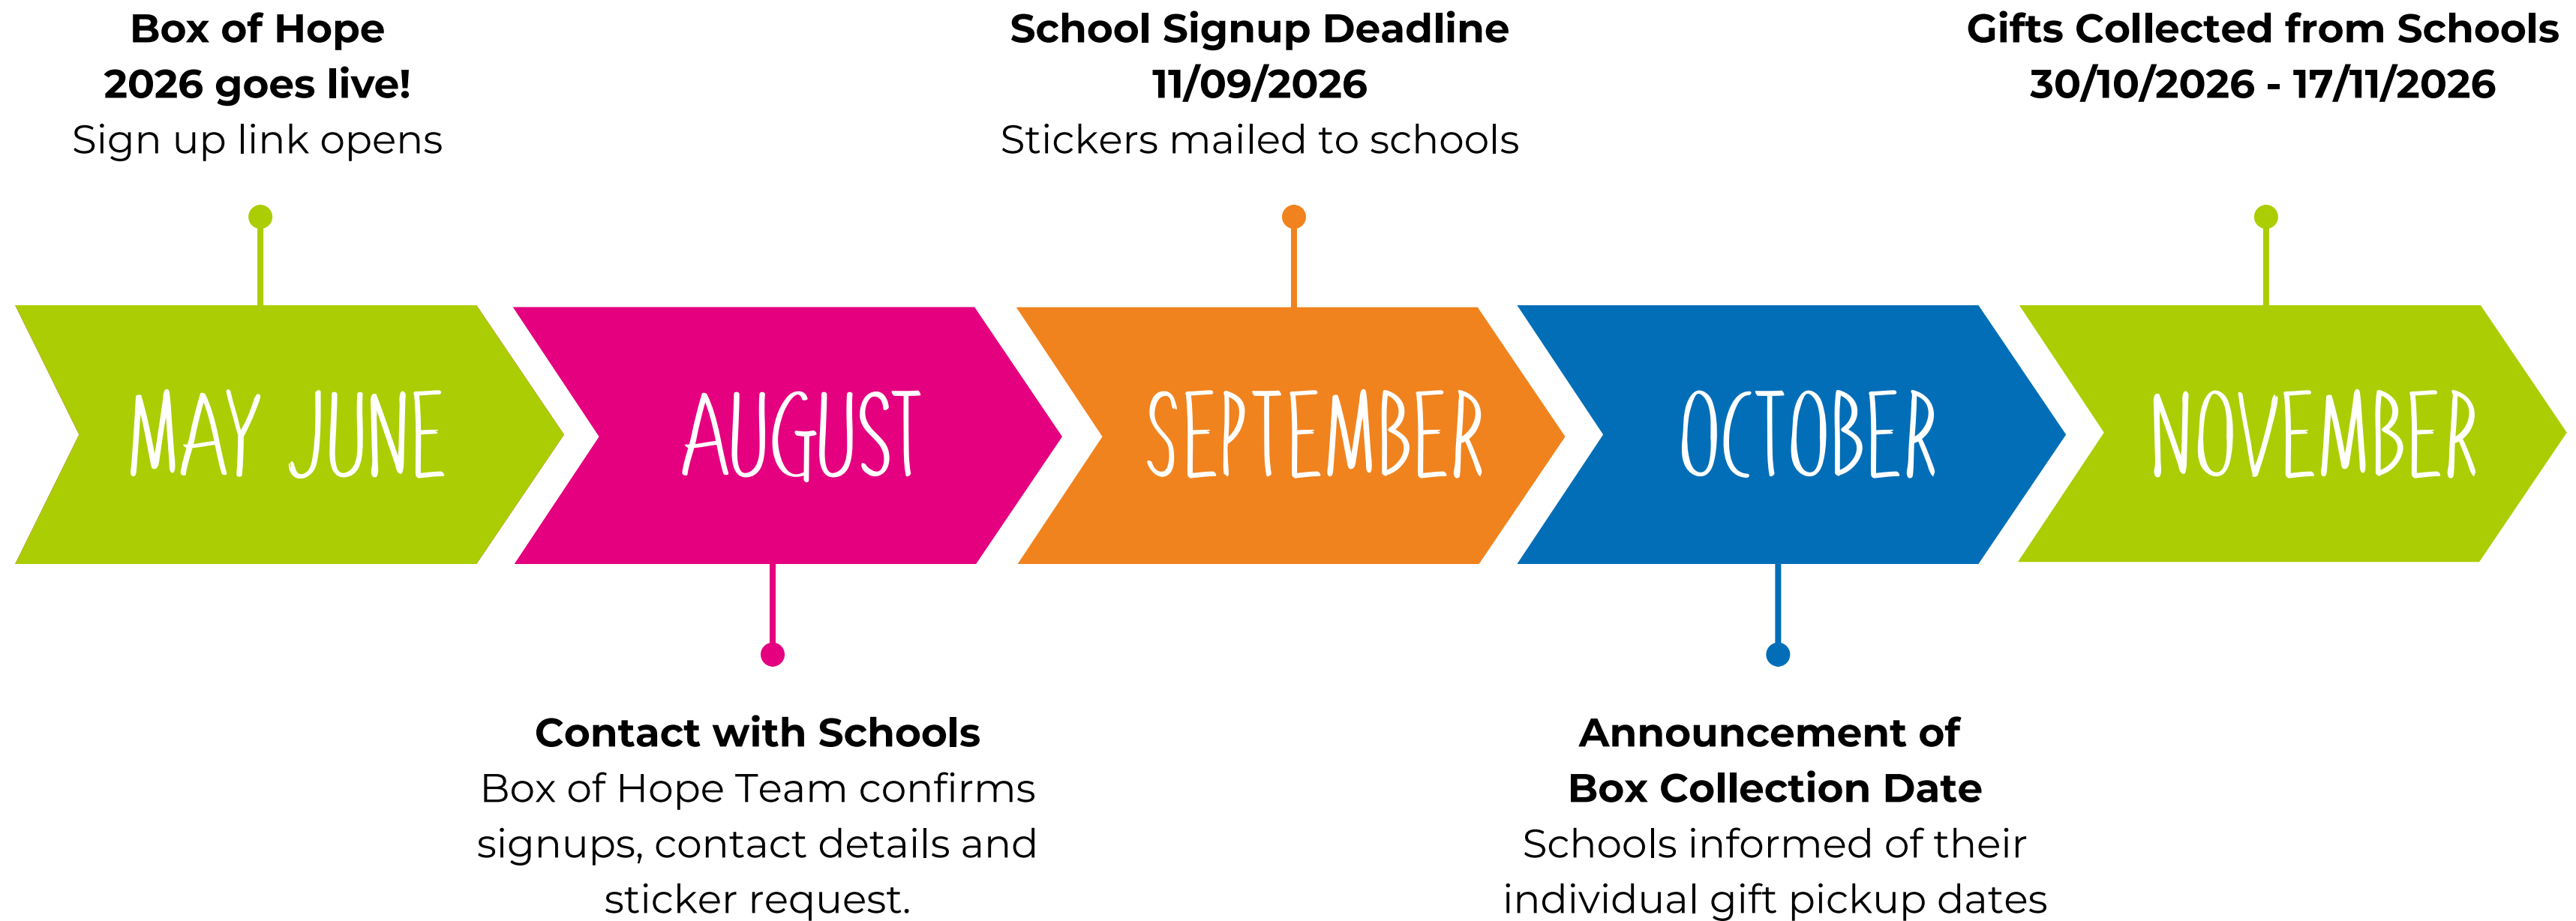

BOX OF HOPE TIMELINE SCHOOLS 2026

November 2026 to January 2027 - Gifts are Delivered to Charity Recipients